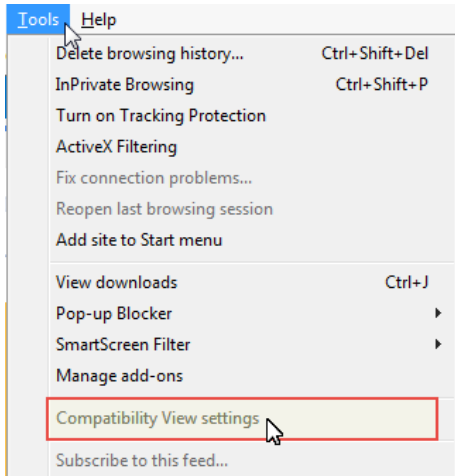

ADE Quick Reference Guides

Turn off IE Compatibility View

To disable Compatibility View in Internet Explorer do the following:

1. Press the **Alt** key on your keyboard
2. Click on **Tools** in the menu then **Compatibility View Settings**