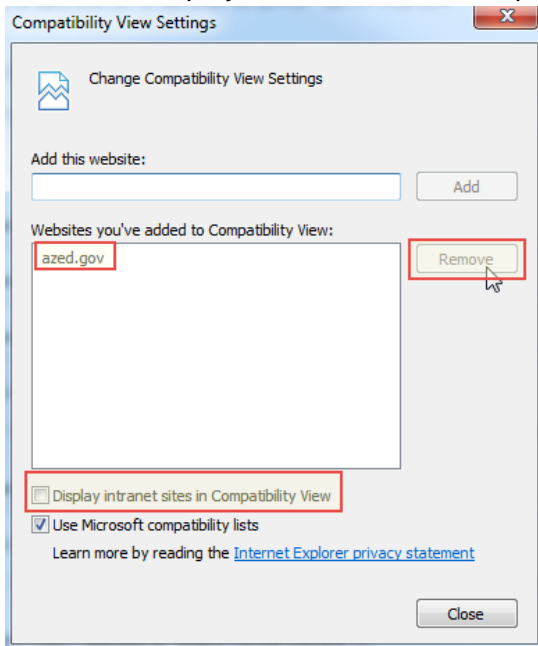

3. If you see **azed.gov** in the list of sites click it and then click **Remove**
4. **Uncheck** Display intranet sites in Compatibility View