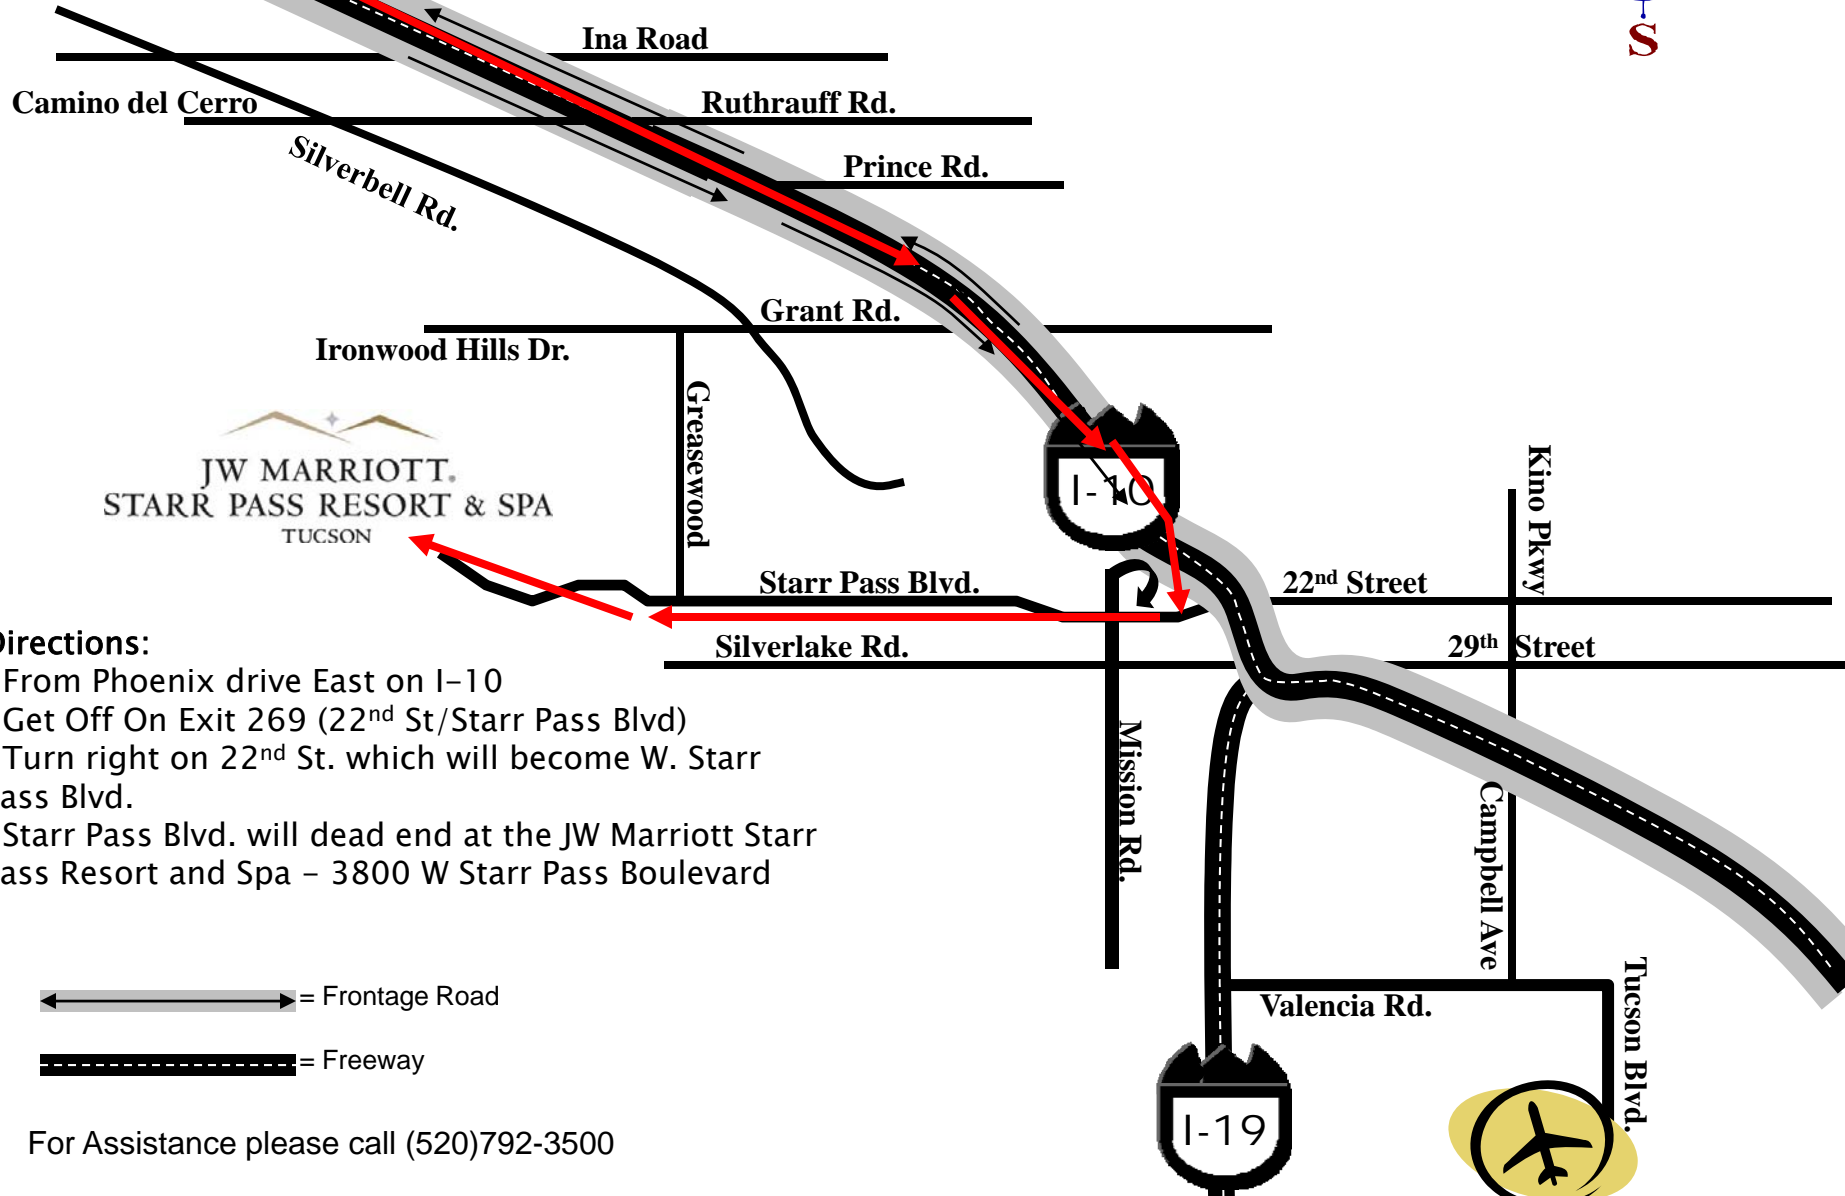

To/From Phoenix

Phoenix

Directions:

- From Phoenix drive East on I-10
- Get Off On Exit 269 (22nd St/Starr Pass Blvd)
- Turn right on 22nd St. which will become W. Starr Pass Blvd.
- Starr Pass Blvd. will dead end at the JW Marriott Starr Pass Resort and Spa – 3800 W Starr Pass Boulevard

↔ = Frontage Road

— — — = Freeway

For Assistance please call (520)792-3500