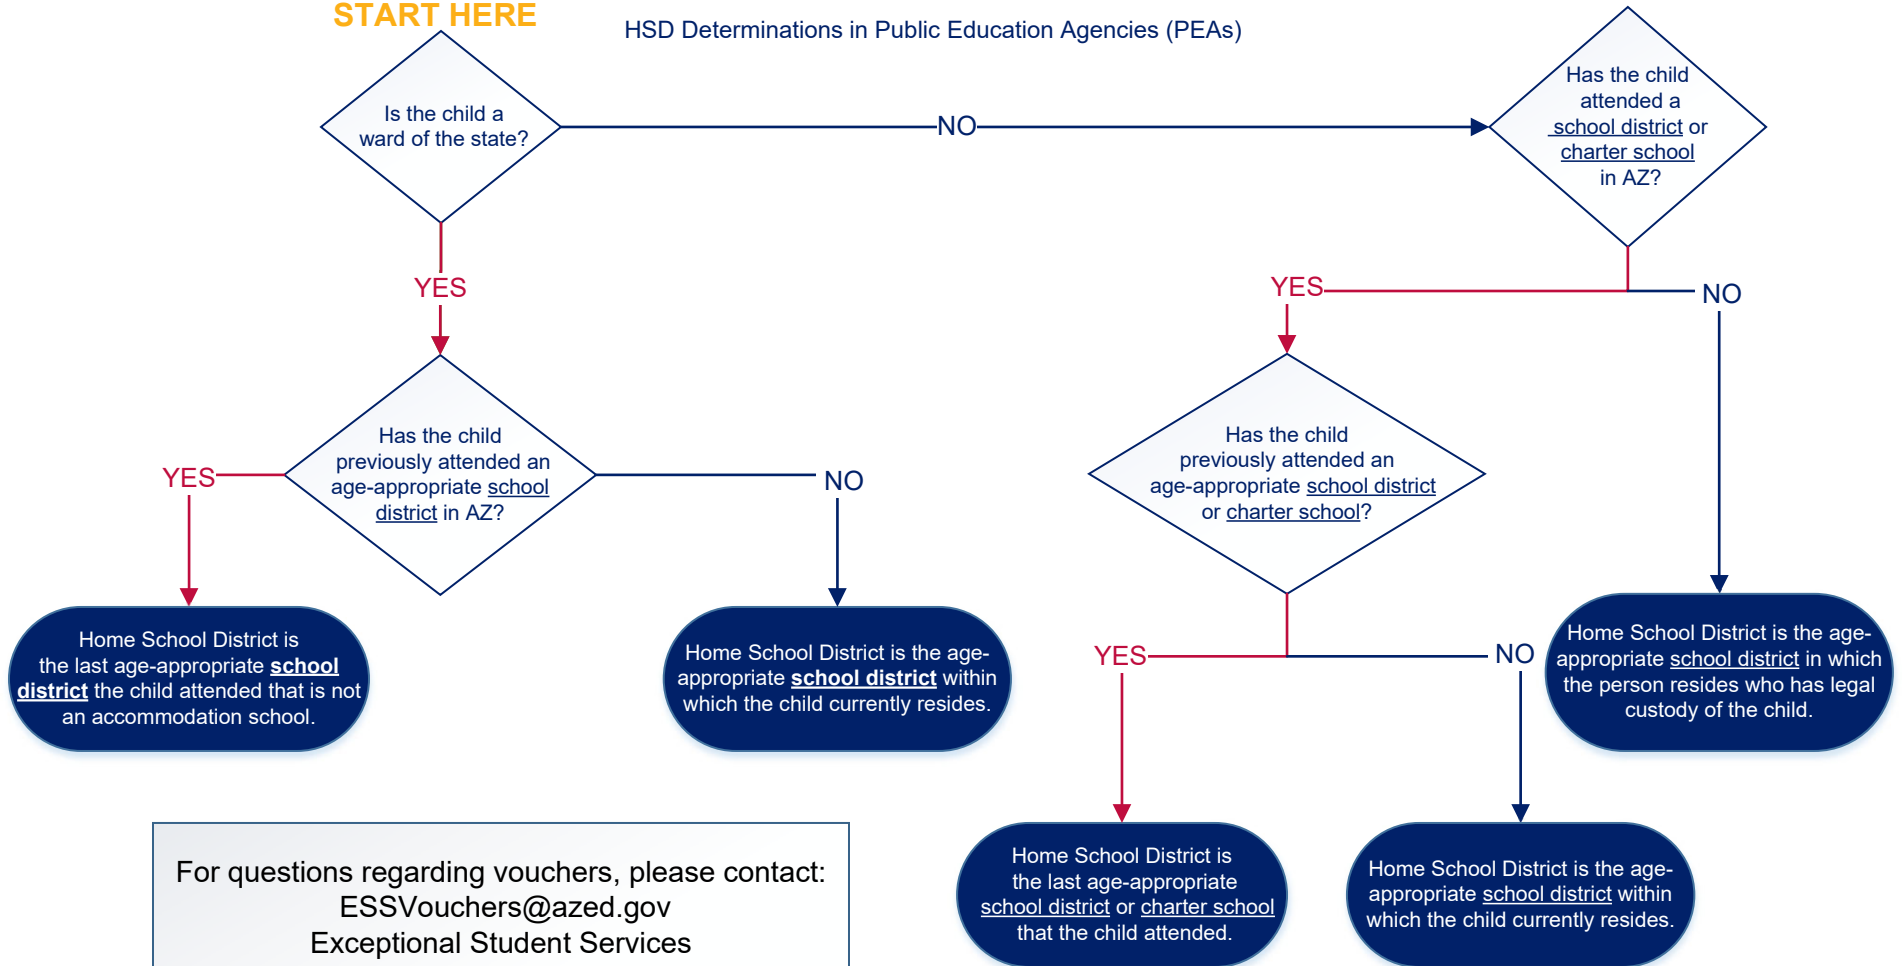

START HERE

HSD Determinations in Public Education Agencies (PEAs)

For questions regarding vouchers, please contact:
ESSVouchers@azed.gov
Exceptional Student Services
Arizona Department of Education
1535 W. Jefferson St. Bin #24
Phoenix, AZ 85007
<http://www.azed.gov/specialeducation/vouchers>

Public Education Agency (PEA) – Any educational agency responsible for providing free appropriate public education (FAPE) in Arizona.
Only school districts are determined to be the Home School District if the child is a ward of the state.