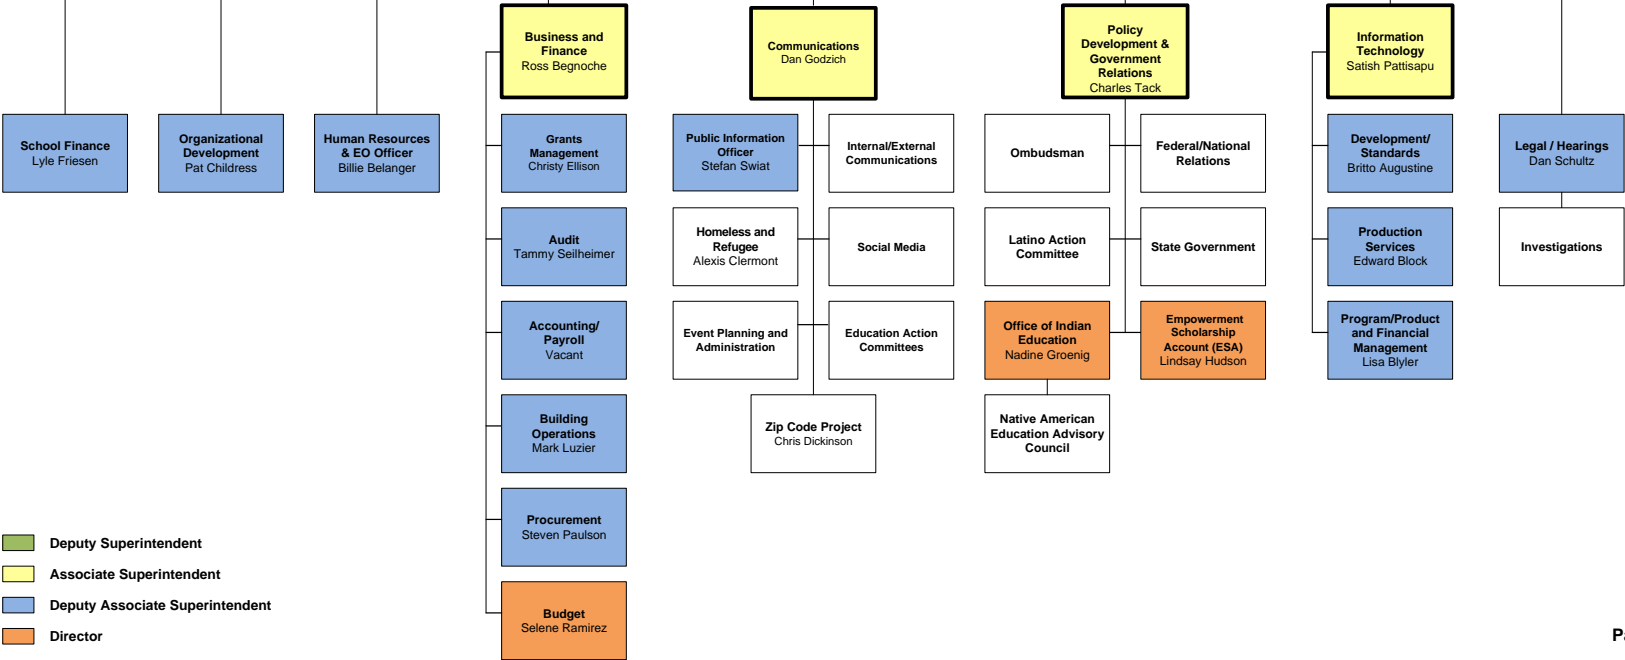

- Associate Superintendent
- Deputy Associate Superintendent
- Director

**Superintendent of Public Instruction  
Diane Douglas**

**Chief of Staff**  
Michael Bradley

**Deputy Superintendent Operations**  
Shari Zara

- Deputy Superintendent
- Associate Superintendent
- Deputy Associate Superintendent
- Director