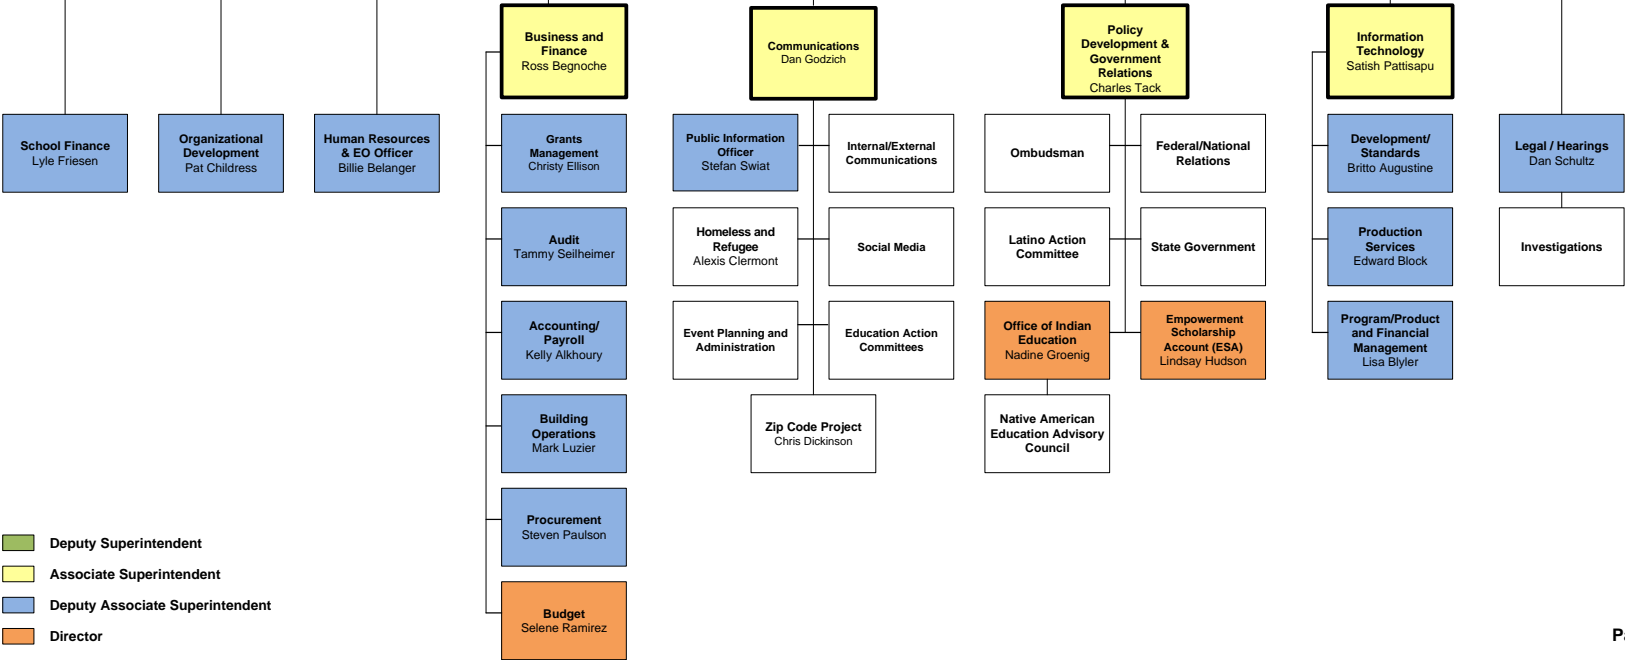

- Associate Superintendent
- Deputy Associate Superintendent
- Director

**Superintendent of Public Instruction  
Diane Douglas**

**Chief of Staff**  
Michael Bradley

**Deputy Superintendent Operations**  
Shari Zara

- Deputy Superintendent
- Associate Superintendent
- Deputy Associate Superintendent
- Director